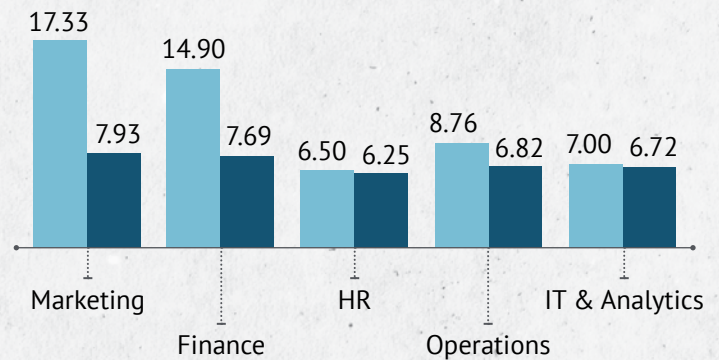

YEAR-WISE AVERAGE CTC & YEAR-WISE OFFERS PER COMPANY

YOY INCREASE IN AVERAGE CTC

YOY COMPARISON FOR OFFERS PER COMPANY

FUNCTION-WISE COMPARISON FOR LAST 5 YEARS

2016

2017

2018

2019

2020

■ Highest CTC (Rs. in LPA)
■ Average CTC (Rs. in LPA)

FUNCTION-WISE ROLES

ANALYTICS

- Analyst, Technology and Innovation
- Business Analyst
- Research Analyst

FINANCE

- Analyst
- Anti-Money Laundering (AML) Associate Solution Advisor
- Associate
- Associate - Valuation & Consulting
- Associate 2
- Associate Solution Advisor - TPCRS – Advisory
- Auto Claims Management
- Business System Analyst
- Innovation Analyst
- Management Trainee
- Tax Consultant I