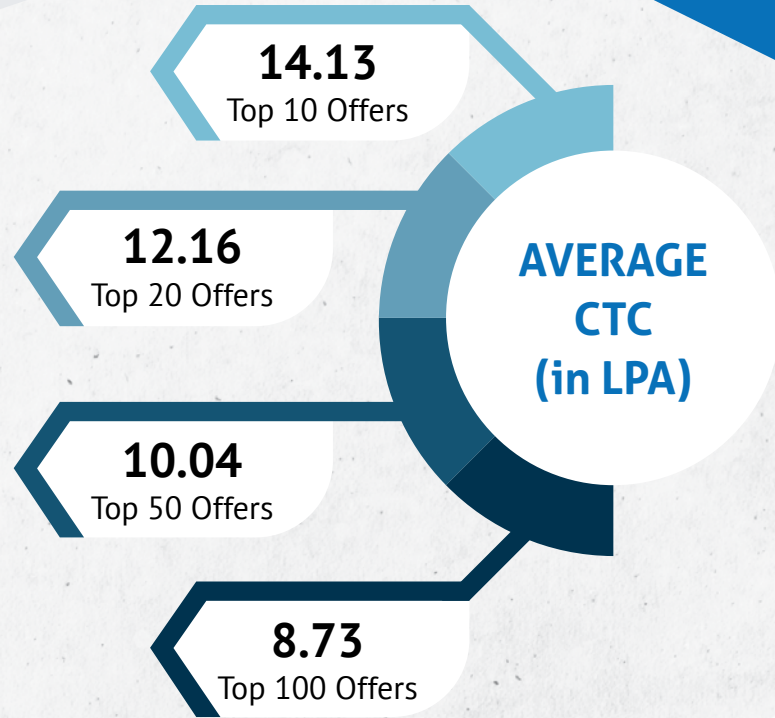

Institute of
Management Technology
Hyderabad

...Harnessing Knowledge for Businesses

PLACEMENTS REPORT 2020

IMT HYDERABAD PLACEMENTS REPORT 2020

FUNCTION-WISE OFFERS

- Marketing
- Finance
- Operations
- Analytics
- HR

SECTOR-WISE OFFERS

- BFSI
- IT/ITES
- Manufacturing
- Pharma & Healthcare
- Retail & E-Commerce
- Others (Analytics, Education, FMCG/FMD, Real Estate)
- Consulting

RECRUITERS

- Nephro Plus
- Amazon
- Mu-Sigma
- Deloitte
- Novartis
- CBRE
- Wipro
- Transorg Analytics
- HDFC Limited
- Hexaware
- MedPlus
- Schnieder Electricals
- KEUS Automation Pvt. Ltd.
- Colgate Palmolive
- SBI Life Insurance
- Silver people
- Ninjakart
- Guardian Capital
- ICICI Bank
- Genpact Analytics & Research
- Alien technology transfer
- LIDO Learning
- Federal Bank
- Care ratings
- Signode India
- Khimji Ramdas
- Pharma ACE
- IKEA
- GATI-KWE
- Factset
- Excelra
- IDFC First Bank
- VE Commercial vehicles
- NoBroker.com
- Tresvista Financial Services
- Berkadia
- Square yards
- Wipro Digital Operations & Platforms
- Dun & Bradstreet
- TCS
- Blue Star
- Home First Finance Company
- Tata AIG General Insurance
- HIL Limited
- Metro Cash & Carry
- Alpla
- DataWise
- PWC
- Byjus
- Sanvira Industries
- StonePlus Enterprises Private Limited
- Pinclick property management Pvt. Ltd.
- Aakash Educational Services Limited
- INCOR
- IFB Industries Ltd
- Techolution India Pvt Ltd
- Arcesium
- Sales Force
- INVESCO
- CPM India Sales & Marketing Pvt. Ltd.
- Aon CoCubes
- Biogenex
- Phone pe
- Micron
- TRG
- DHL
- D.E.Shaw
- Repos
- Abhra Inc
- Tech Mahindra - Conduira Online
- Collegedunia
- Talent Sprint
- Scaler
- Omnipolis
- Markets & Markets
- Meru International School
- Optimized sol
- Lavu
- Medicover
- WhiteHat Jr