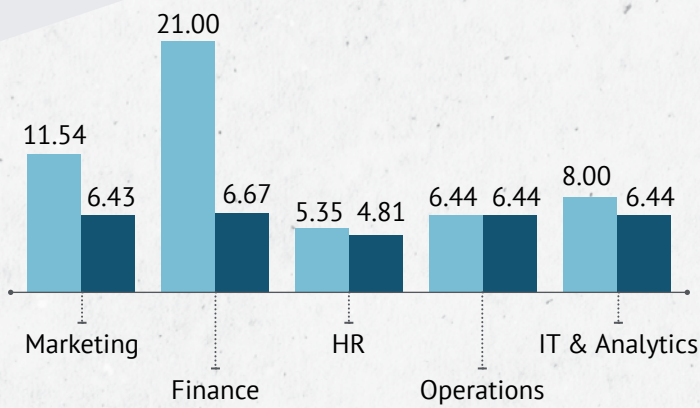

YEAR-WISE AVERAGE CTC & YEAR-WISE OFFERS PER COMPANY

YOY INCREASE IN AVERAGE CTC

YOY COMPARISON FOR OFFERS PER COMPANY

FUNCTION-WISE COMPARISON FOR LAST 5 YEARS

2016

2017

2018

2019

2020

■ Highest CTC (Rs. in LPA)
■ Average CTC (Rs. in LPA)

FUNCTION-WISE ROLES

ANALYTICS

- Analyst, Technology and Innovation
- Business Analyst
- Research Analyst

FINANCE

- Analyst
- Anti-Money Laundering (AML) Associate Solution Advisor
- Associate
- Associate - Valuation & Consulting
- Associate 2
- Associate Solution Advisor - TPCRS – Advisory
- Auto Claims Management
- Business System Analyst
- Innovation Analyst
- Management Trainee
- Tax Consultant I