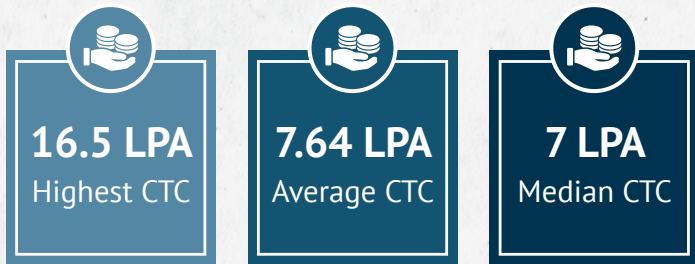

Institute of
Management Technology
Hyderabad

...Harnessing Knowledge for Businesses

PLACEMENTS REPORT 2020

IMT HYDERABAD PLACEMENTS REPORT 2020

FUNCTION-WISE OFFERS

- Marketing
- Finance
- Operations
- Analytics
- HR