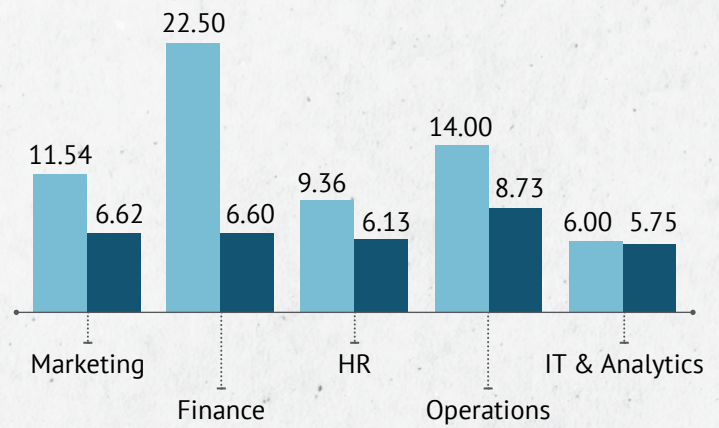

YEAR-WISE AVERAGE CTC & YEAR-WISE OFFERS PER COMPANY

YOY INCREASE IN AVERAGE CTC

YOY COMPARISON FOR OFFERS PER COMPANY

FUNCTION-WISE COMPARISON FOR LAST 5 YEARS

2016

2017

2018

2019

2020

■ Highest CTC (Rs. in LPA)
■ Average CTC (Rs. in LPA)

FUNCTION-WISE ROLES

ANALYTICS

- Analyst, Technology and Innovation
- Business Analyst
- Research Analyst

FINANCE

- Analyst
- Anti-Money Laundering (AML) Associate Solution Advisor
- Associate
- Associate - Valuation & Consulting
- Associate 2
- Associate Solution Advisor - TPCRS – Advisory
- Auto Claims Management
- Business System Analyst
- Innovation Analyst
- Management Trainee
- Tax Consultant I