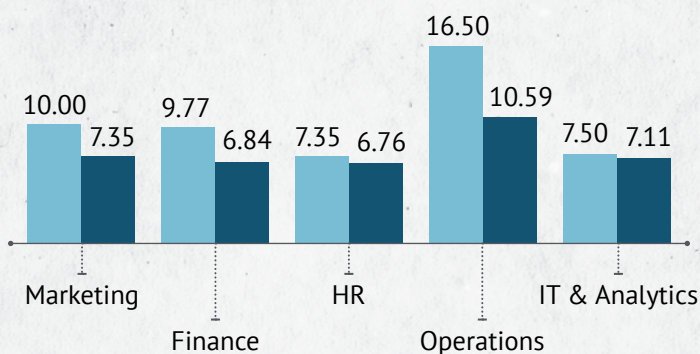

YEAR-WISE AVERAGE CTC & YEAR-WISE OFFERS PER COMPANY

YOY INCREASE IN AVERAGE CTC

YOY COMPARISON FOR OFFERS PER COMPANY

FUNCTION-WISE COMPARISON FOR LAST 5 YEARS

2016

2017

2018

2019

2020

■ Highest CTC (Rs. in LPA)
■ Average CTC (Rs. in LPA)

FUNCTION-WISE ROLES

ANALYTICS

- Analyst, Technology and Innovation
- Business Analyst
- Research Analyst

FINANCE

- Analyst
- Anti-Money Laundering (AML) Associate Solution Advisor
- Associate
- Associate - Valuation & Consulting
- Associate 2
- Associate Solution Advisor - TPCRS – Advisory
- Auto Claims Management
- Business System Analyst
- Innovation Analyst
- Management Trainee
- Tax Consultant I